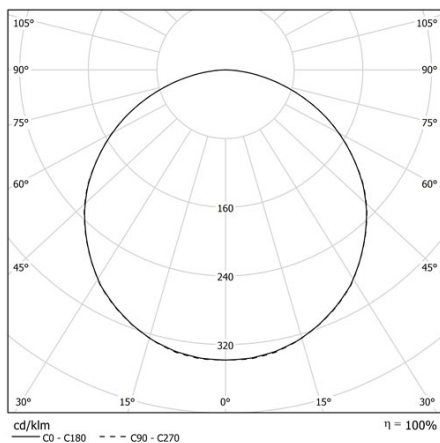

BEN MAXI IP40 PG

Frosted Acryl-Satiné impact resistant.

CODE		FLUX	SIZE	CERTIFICATIONS
10PG125K4	125W 4000K	16496lm	Ø 1080mm	  

Optics

PG diffuser with frosted Acryl-Satiné and impact resistant diffuser UGR<22.