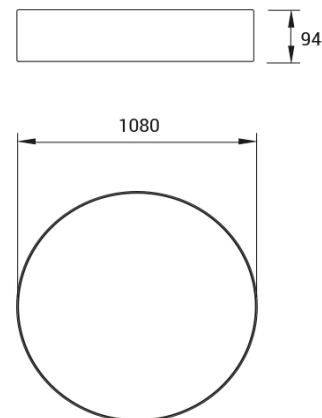

BEN MAXI IP40 PG

Frosted Acryl-Satiné impact resistant.

CODE		FLUX	SIZE	CERTIFICATIONS
10PG125K4	125W 4000K	16496lm	Ø 1080mm	  

Optics

PG diffuser with frosted Acryl-Satiné and impact resistant diffuser UGR<22.