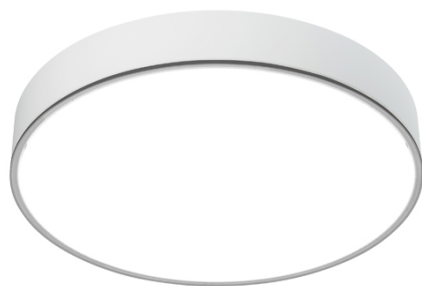

BEN MAXI IP40 PG

Frosted Acryl-Satiné impact resistant.

CODE		FLUX	SIZE	CERTIFICATIONS
10PG125K4	125W 4000K	16496lm	Ø 1080mm	  

Optics

PG diffuser with frosted Acryl-Satiné and impact resistant diffuser UGR<22.

Specifications

Integrated driver;
CRI>90;
Mac Adams 3;
Life Time: L80/B10 >50.000h;
5 years complete warranty;
Eye safety: RG0/RG1 in accordance with EN62471:2009

Body

Spun aluminum with epoxy powder coating.